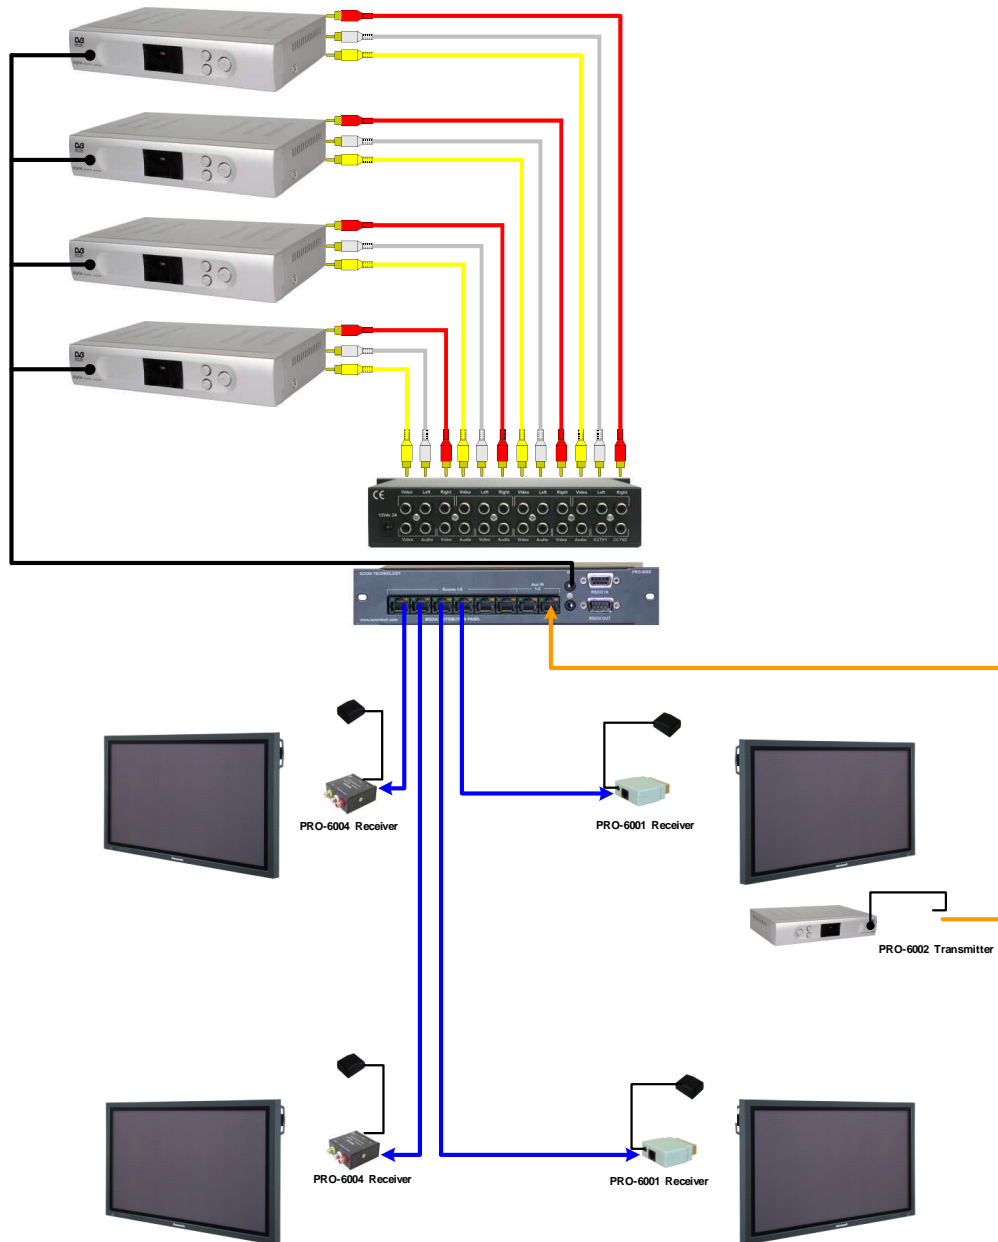

Inputs are all RCA (Phono) and the outputs are RJ45, making the system very simple to install. These connections are familiar to both AV installers and most the SOHO users.

The unique design provides for an entry level, low cost audio-visual distribution system where equipment may be positioned in a central location. AV signals and IR control are delivered over a common cable infrastructure that also supports computer networks and telephony services.

PRO-6004 Phono Receiver

PRO-6001 Scart Receiver

FEATURES:

- **FEATURES:**
- Compact design
- Up to 13 AV inputs
- Full Infrared pass through
- 8 IR Switch ports
- 2 remote/Aux device inputs
- Up to 6 viewing zones
- RS232 control interface
- Forced viewing
- Channel barring

PRO-0201 IR Handset

PRO-6000 Specifications

Input

Video	Bandwidth	15MHz
	Signal Level	1V p-p @ 75 ohm
	Format	PAL/SECAM/NTSC
	Connector	11 x RCA Phono Socket
Audio	2 x RJ45	
	Bandwidth	20Hz – 20Khz
	Signal Level	0dB
	Impedance	10K ohms
	Connector	24 x RCA Phono Socket
	2 x RJ45	

Power

Voltage	12Vdc	IEC 3 Pin Plug
	Fuse	1amp A/S
	Frequency	50/60KHz

Output

Connector	6 x RJ45	
Video	Pins	4 & 5
Audio – Left	Pins	1 & 2
Audio- Right	Pins	3 & 6
Power	Pins	7 & 8
IR	Pins	7 & 8
Looped Video	N/A	
Looped Audio	N/A	